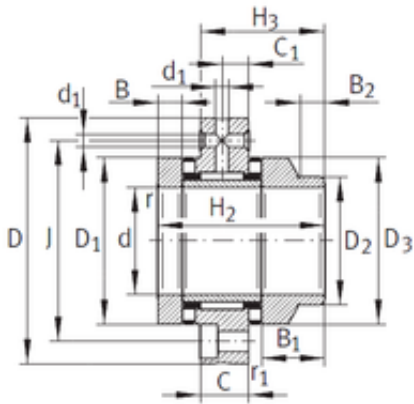

BEARING DRIVESHAFT ANDERSON, INC.

15 mm x 60 mm x 7,5 mm INA ZARF1560-L-TV Complex bearing

Bearing No. ZARF1560-L-TV

ZARF1560-L-TV Bearing 2D drawings and 3D CAD models

Size	15x60x14 mm
Bore Diameter	15 mm
Outer Diameter	60 mm
Width	14 mm
d	15 mm
D	60 mm
C	14 mm
H3	39 mm
d1	3,2 mm
r min.	0,3 mm
r1 min.	0,6 mm
B	7,5 mm
B1	20,5 mm
B2	11 mm
C1	8 mm
D1	35 mm
D2	24 mm
D3	34 mm
H2	53 mm
J	46 mm
da min.	22 mm
Da max.	36 mm
Weight	0,45 Kg
Dynamic load rating radial (C)	13 kN
Dynamic load rating axial	24,9 kN

BEARING DRIVESHAFT ANDERSON, INC.

(C)	
Static load rating radial (C0)	17,5 kN
Static load rating axial (C0)	53 kN
(Grease) Lubrication Speed	2 200 r/min
Category	Ball Bearings
Inventory	0.0
Manufacturer Name	SCHAEFFLER GROUP
Minimum Buy Quantity	N/A
Weight / Kilogram	0.539
EAN	4054364124137
Product Group	B00234