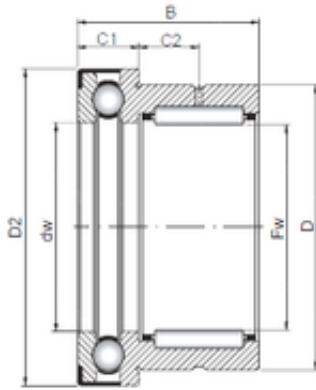

## 15 mm x 24 mm x 23 mm ISO NKX 15 Z Complex bearing

Bearing No. NKX 15 Z

Size	15x24x23 mm
Bore Diameter	15 mm
Outer Diameter	24 mm
Width	23 mm
d	15 mm
Fw	15 mm
D	24 mm
B	23 mm
C1	9 mm
D2	29,2 mm
C2	6,5 mm

NKX 15 Z Bearing 2D drawings and 3D CAD models