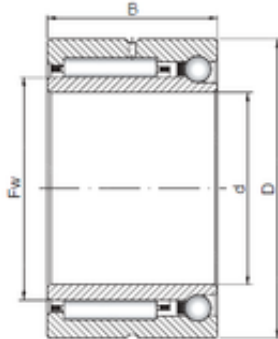

BEARING DRIVESHAFT ANDERSON, INC.

12 mm x 24 mm x 16 mm ISO NKIA 5901
Complex bearing

Bearing No. NKIA 5901

Size	12x24x16 mm
Bore Diameter	12 mm
Outer Diameter	24 mm
Width	16 mm
d	12 mm
Fw	16 mm
D	24 mm
B	16 mm
C	16 mm

NKIA 5901 Bearing 2D drawings and 3D CAD models