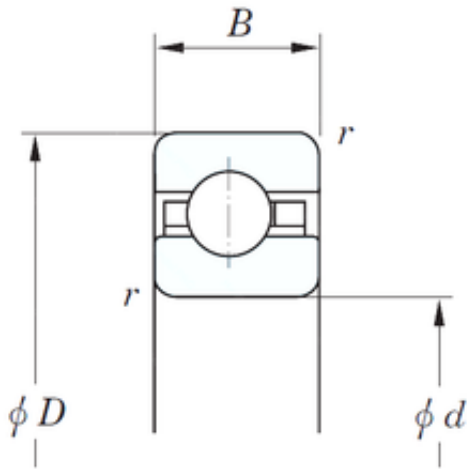

BEARING DRIVESHAFT ANDERSON, INC.

127 mm x 152,4 mm x 12,7 mm KOYO
KDC050 Ball bearing

Bearing No. KDC050

Size	127x152.4x12.7 mm
Bore Diameter	127 mm
Outer Diameter	152,4 mm
Width	12,7 mm
d	127 mm
D	152,4 mm
B	12,7 mm
C	12,7 mm
r	1,5 mm
Weight	0,454 Kg
Basic dynamic load rating (C)	16,9 kN
Bearing No.	KDC050
r(min)	1.5
Cr	16.9
C0r	20.8
Mass(kg)	0.454

KDC050 Bearing 2D drawings and 3D CAD models