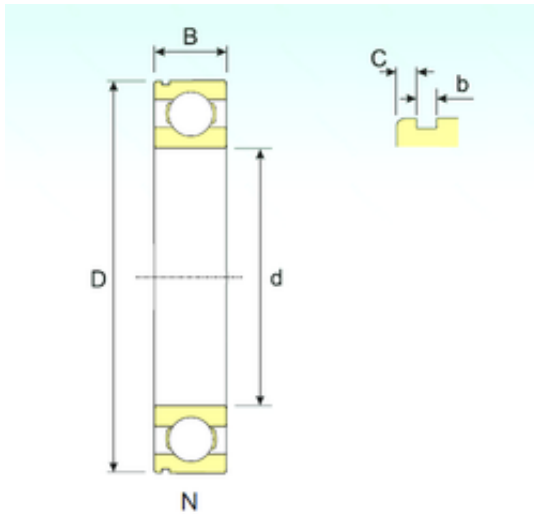

# BEARING DRIVESHAFT ANDERSON, INC.

25 mm x 52 mm x 15 mm ISB 6205 N Ball bearing

Bearing No. 6205 N

Size	25x52x15 mm
Bore Diameter	25 mm
Outer Diameter	52 mm
Width	15 mm
d	25 mm
D	52 mm
B	15 mm
C	15 mm
b	1,35 mm
f	1,12 mm
C	2,46 mm
Weight	0,13 Kg
Basic dynamic load rating (C)	14,51 kN
Basic static load rating (C0)	7,65 kN
(Grease) Lubrication Speed	13770 r/min

6205 N Bearing 2D drawings and 3D CAD models