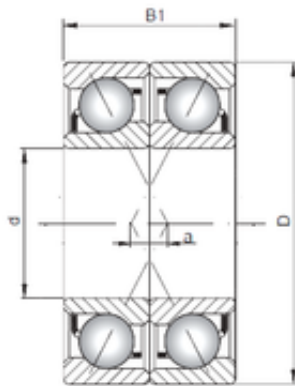

BEARING DRIVESHAFT ANDERSON, INC.

ISO 7326 CDF Angular contact ball bearing

Bearing No. 7326 CDF

Size	130x280x116 mm
Bore Diameter	130 mm
Outer Diameter	280 mm
Width	116 mm
d	130 mm
D	280 mm
B1	116 mm
Angle ()	15 °
a	3,1 mm

7326 CDF Bearing 2D drawings and 3D CAD models