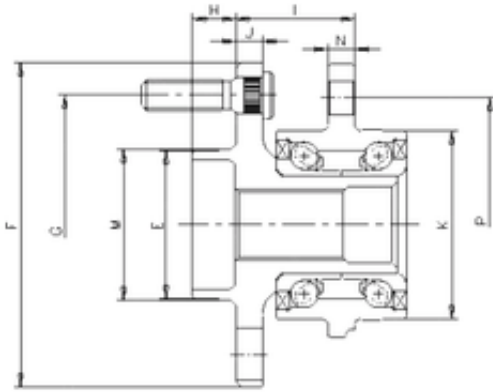

BEARING DRIVESHAFT ANDERSON, INC.

ILJIN IJ113005 Angular contact ball bearing

Bearing No. IJ113005

P	100 mm
I	59 mm
E	67 mm
F	148 mm
G	114,3 mm
H	15,5 mm
J	9 mm
K	70 mm
M	76 mm
N	10 mm
1	Wheel Bearing

IJ113005 Bearing 2D drawings and 3D CAD models