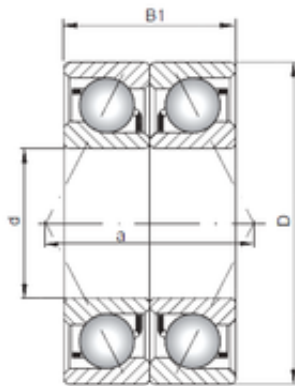

BEARING DRIVESHAFT ANDERSON, INC.

ISO 7222 CDB Angular contact ball bearing

Bearing No. 7222 CDB

Size	110x200x76 mm
Bore Diameter	110 mm
Outer Diameter	200 mm
Width	76 mm
d	110 mm
D	200 mm
B1	76 mm
Angle ()	15 °
a	80,1 mm

7222 CDB Bearing 2D drawings and 3D CAD models