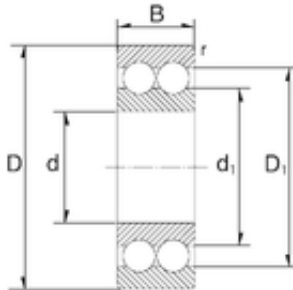

BEARING DRIVESHAFT ANDERSON, INC.

30 mm x 62 mm x 23,8 mm ZEN 3206 Angular contact ball bearing

Bearing No. 3206

| | |
|-------------------------------|---------------|
| Size | 30x62x23.8 mm |
| Bore Diameter | 30 mm |
| Outer Diameter | 62 mm |
| Width | 23,8 mm |
| d | 30 mm |
| D | 62 mm |
| B | 23,8 mm |
| C | 23,8 mm |
| Weight | 0,316 Kg |
| Basic dynamic load rating (C) | 29,1 kN |
| Basic static load rating (C0) | 20,1 kN |
| (Grease) Lubrication Speed | 7100 r/min |

3206 Bearing 2D drawings and 3D CAD models