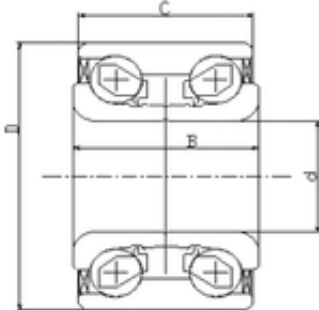

BEARING DRIVESHAFT ANDERSON, INC.

45 mm x 84 mm x 45 mm ILJIN IJ141003
Angular contact ball bearing

Bearing No. IJ141003

Size	45x84x45 mm
Bore Diameter	45 mm
Outer Diameter	84 mm
Width	45 mm
d	45 mm
D	84 mm
B	45 mm
C	45 mm

IJ141003 Bearing 2D drawings and 3D CAD models